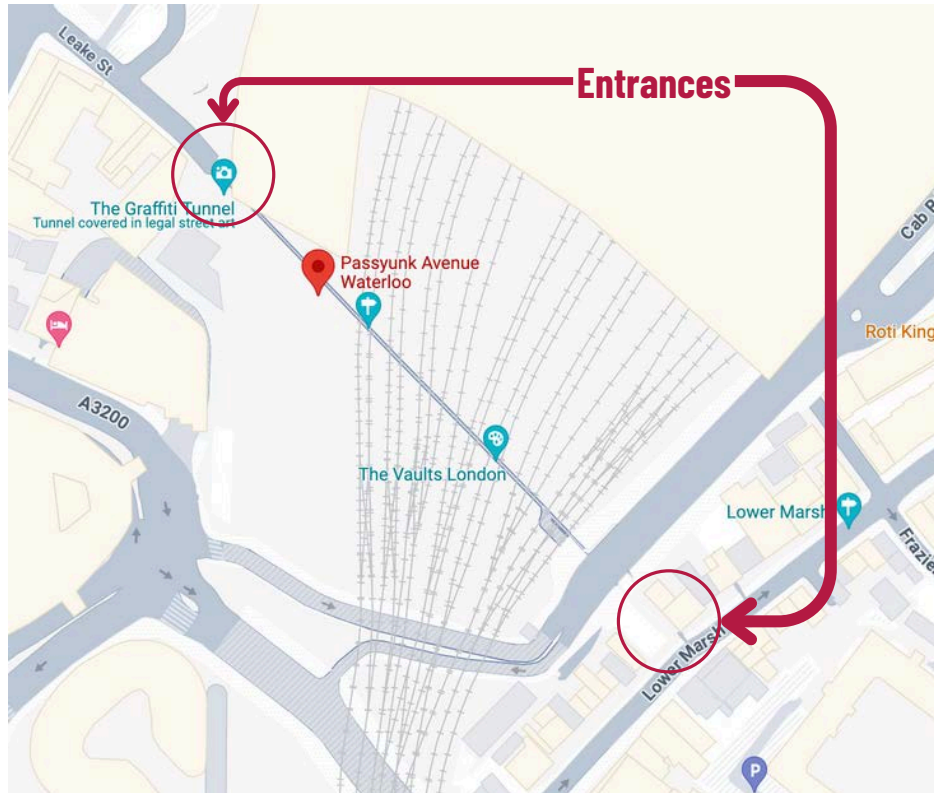

Reading Terminal Market London

Date: Friday and Saturday June 7th and 8th.

Times: 11am to 9pm both days.

Location: Leake Street Arches below Waterloo station.

Ticket:

Your purchase receipt will act as your ticket.

General entry FREE ticket - You don't need to show your ticket, just rock up and enjoy.

VIP ticket - Look out for the Artemis Growth Partners VIP area and show your ticket.

Neither ticket guarantees entrance into the venue. Please book in advance if you want a table.

Any cancellations and standing room will be given away on first come first serve basis.

Closest Stations:

Waterloo Underground - 5 minute walk

Westminster Underground - 25 minute walk

See you all there!